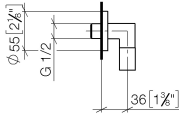

## EDITION PRO Wall elbow - Chrome

---

28 450 626

mm [inches]