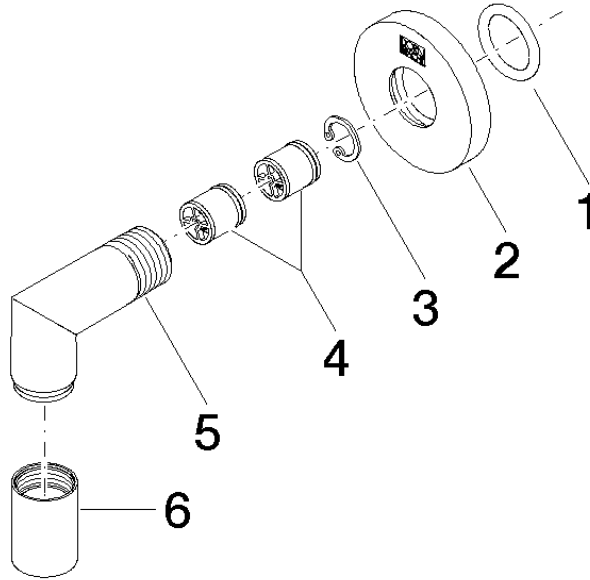

## EDITION PRO Wall elbow - Chrome

---

28 450 626

- 3/8" shower outlet
- rosette Ø 55 mm
- 1/2" connection

Intrinsic protection against back flow.

---

	Chrome	28 450 626-00
	Matte Black	28 450 626-33
	Brushed Chrome	28 450 626-93

## EDITION PRO Wall elbow - Chrome

---

28 450 626

mm [inches]

### Certificates

---

WRAS\_1811077. Belgaqua\_21-381-27\_7.

**EDITION PRO Wall elbow - Chrome**

28 450 626

**Spare parts list**

No.	Item Number	Name	Quantity used	Delivery time
1	90 14 10 026 00 90	seal	1	2
2	09 27 22 503-00	rosette	1	10
3	09 16 01 014 90	ring	1	2
4	90 23 01 141 00 90	back-flow preventer	1	2
5	09 11 03 036-00	connection	1	10
6	90 21 02 069 00-00	cover	1	10